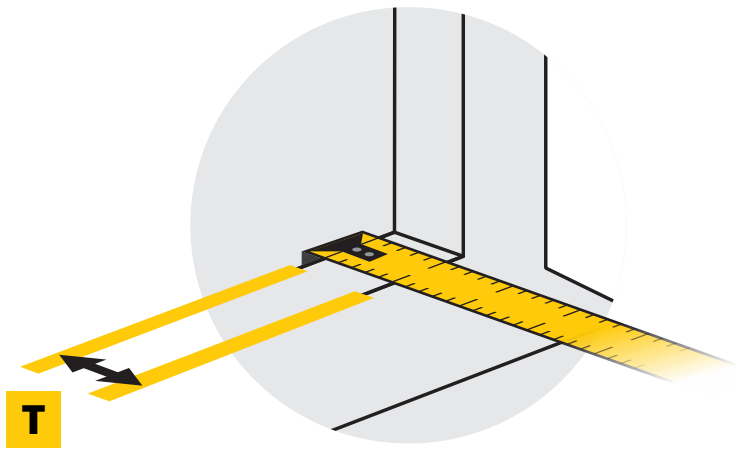

PROFLEX FENSTER

70088, 70089, 3.000.000, 3.000.001

120 x 140 cm

Installation guide header featuring a YouTube icon, a person with a question mark, a laptop and monitor icon, and a QR code with the text "SCAN MICH". Below the QR code is the text "INSTALLATION VIDEO" and the URL "www.youtube.com/asmedien".

1

 **T** = _____ cm

2

$$T + 0,6 \text{ cm} = \text{_____ cm}$$

3

5

ⓘ 0,5 cm

4x