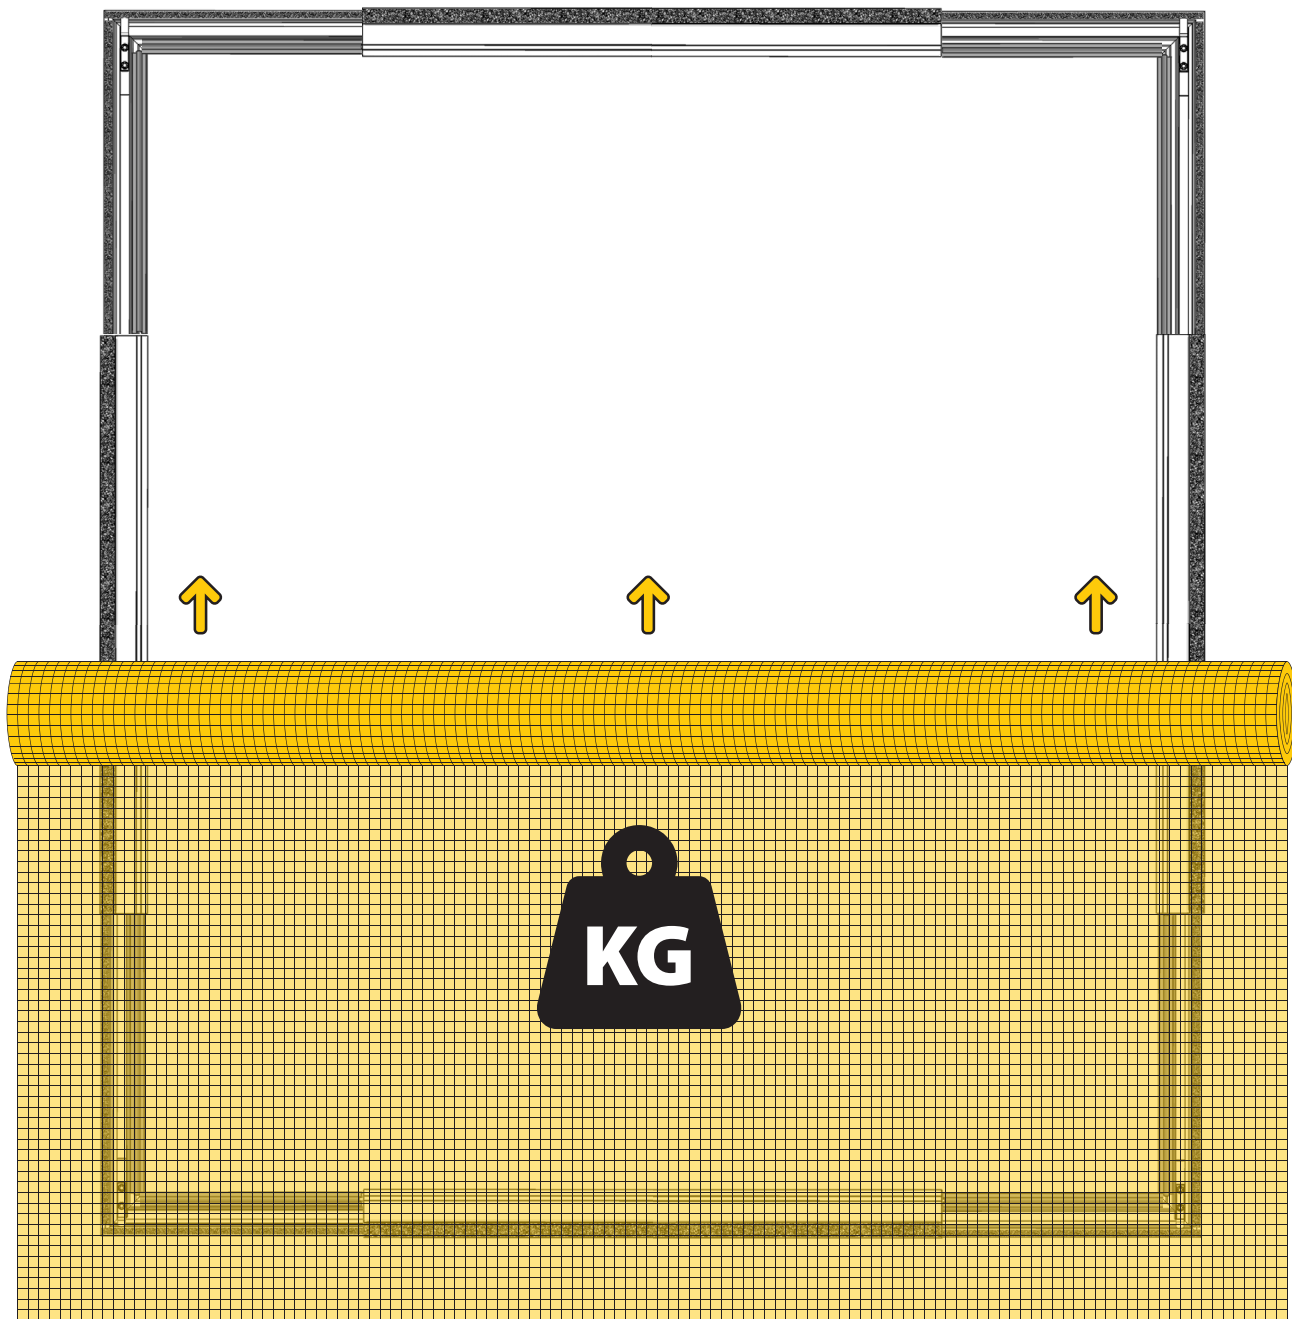

PROFLEX FENSTER

70088, 70089, 3.000.000, 3.000.001

120 x 140 cm

Installation guide header featuring a YouTube icon, a person with a question mark, a laptop and monitor icon, and a QR code with the text "SCAN MICH". Below the QR code is the text "INSTALLATION VIDEO" and the URL "www.youtube.com/asmedien".

F₂ + D

F₂ + D

F₁ + D

F₁ + D

6

 **B** = _____ cm **H** = _____ cm

7

$L_1 = (H - 76,5 \text{ cm}) : 2 = \text{_____ cm}$

8

9

 $L_2 = (B - 77,2\text{cm}) : 2 = \text{_____ cm}$

10

12

13

CHECK

W

4x

R = _____ cm

S = _____ cm

25

T 16 ←

26

SERVICE

Mo-Fr 7.30 Uhr - 21.00 Uhr
Sa 8.00 Uhr - 14.00 Uhr
Tel +49 (0) 271 89 0 56 - 444
Fax +49 (0) 271 89 0 56 - 398