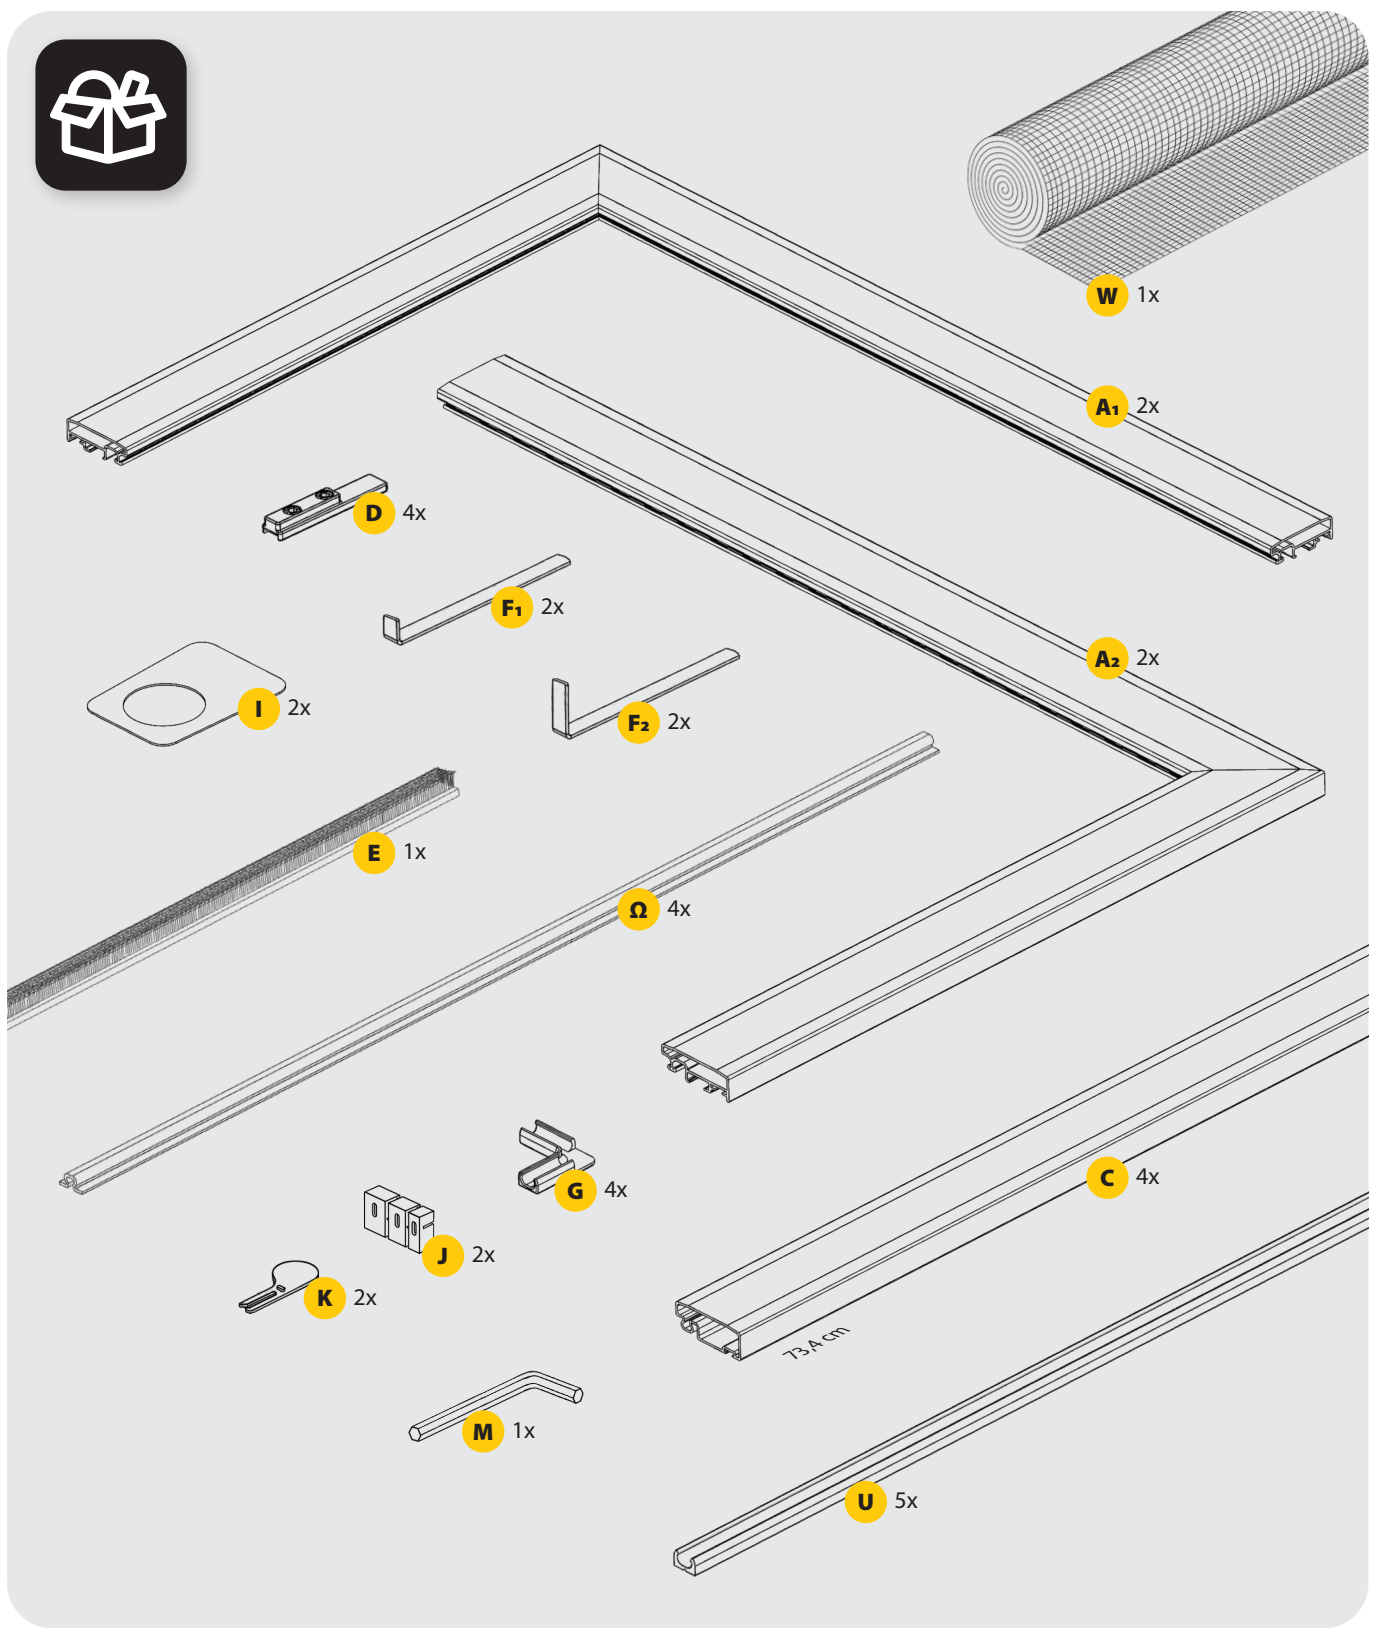

PROFLEX FENSTER

70088, 70089, 3.000.000, 3.000.001

120 x 140 cm

Installation guide header featuring a YouTube icon, a person with a question mark, a laptop and monitor icon, and a QR code with the text "SCAN MICH". Below the QR code is the text "INSTALLATION VIDEO" and the URL "www.youtube.com/asmedien".

1

 **T** = _____ cm

2

$$T + 0,6 \text{ cm} = \text{_____ cm}$$

3

5

ⓘ 0,5 cm

4x

F₂ + D

F₂ + D

F₁ + D

F₁ + D

6

 **B** = _____ cm **H** = _____ cm

7

$L_1 = (H - 76,5 \text{ cm}) : 2 = \text{_____ cm}$