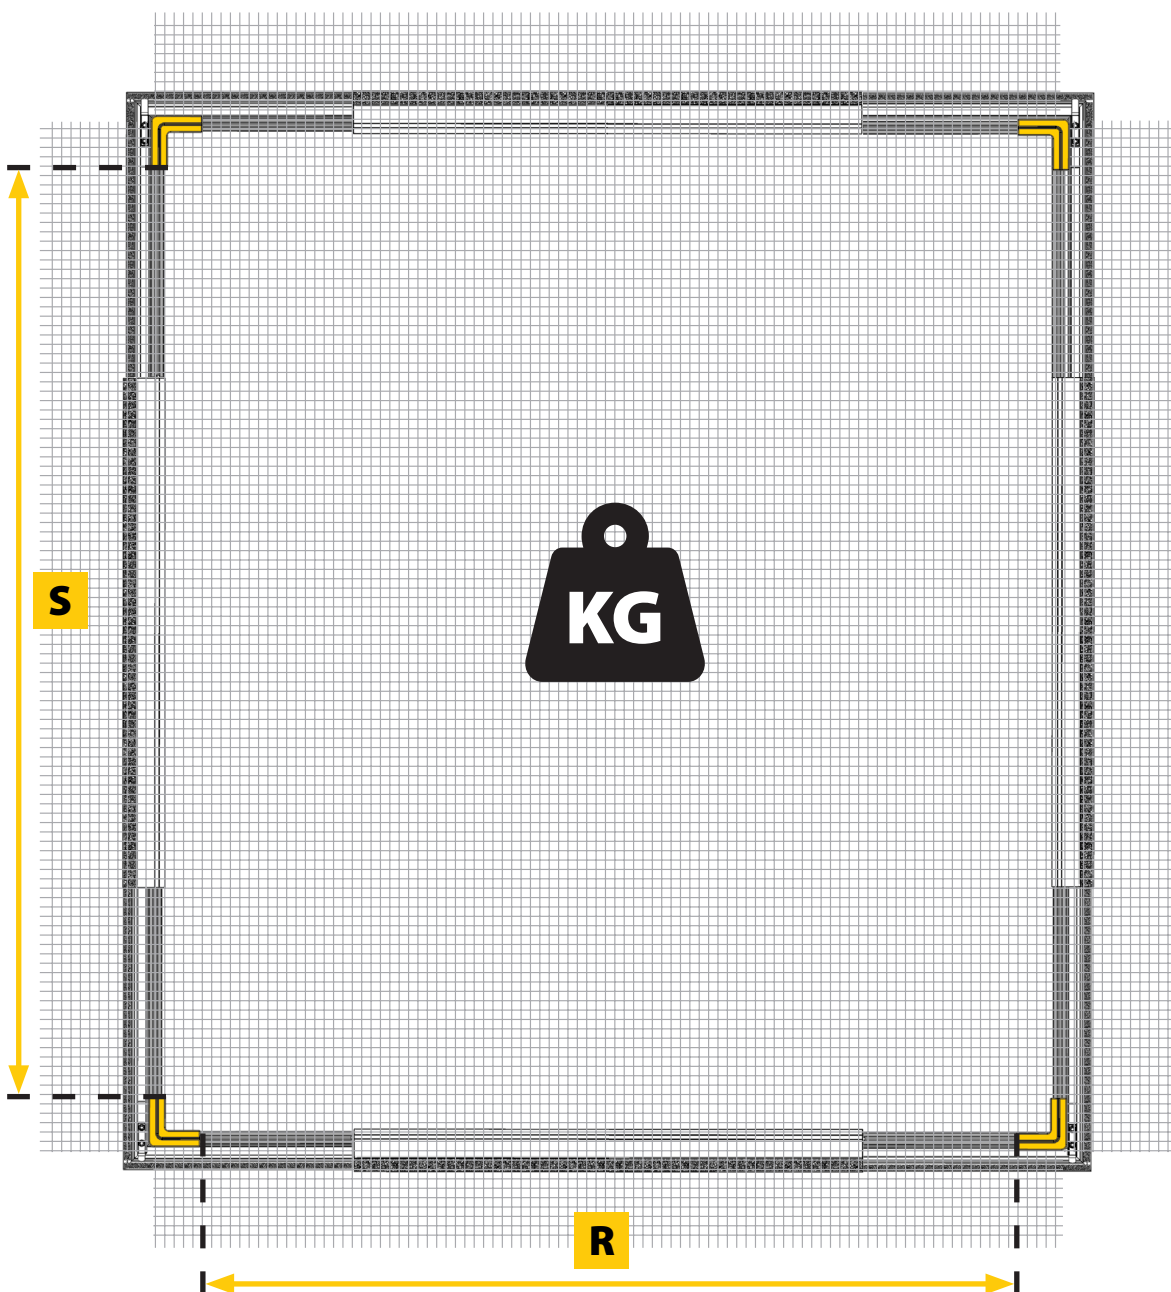

PROFLEX FENSTER

70088, 70089, 3.000.000, 3.000.001

120 x 140 cm

Installation guide header featuring a YouTube icon, a person with a question mark, a laptop and monitor icon, and a QR code with the text "SCAN MICH". Below the QR code is the text "INSTALLATION VIDEO" and the URL "www.youtube.com/asmedien".

F₂ + D

F₂ + D

F₁ + D

F₁ + D

6

 **B** = _____ cm **H** = _____ cm

7

$L_1 = (H - 76,5 \text{ cm}) : 2 = \text{_____ cm}$

8

9

 $L_2 = (B - 77,2\text{cm}) : 2 = \text{_____ cm}$

10

12

13

CHECK

W

4x

R = _____ cm

S = _____ cm

25

T 16 ←

26

SERVICE

Mo-Fr 7.30 Uhr - 21.00 Uhr
Sa 8.00 Uhr - 14.00 Uhr
Tel +49 (0) 271 89 0 56 - 444
Fax +49 (0) 271 89 0 56 - 398