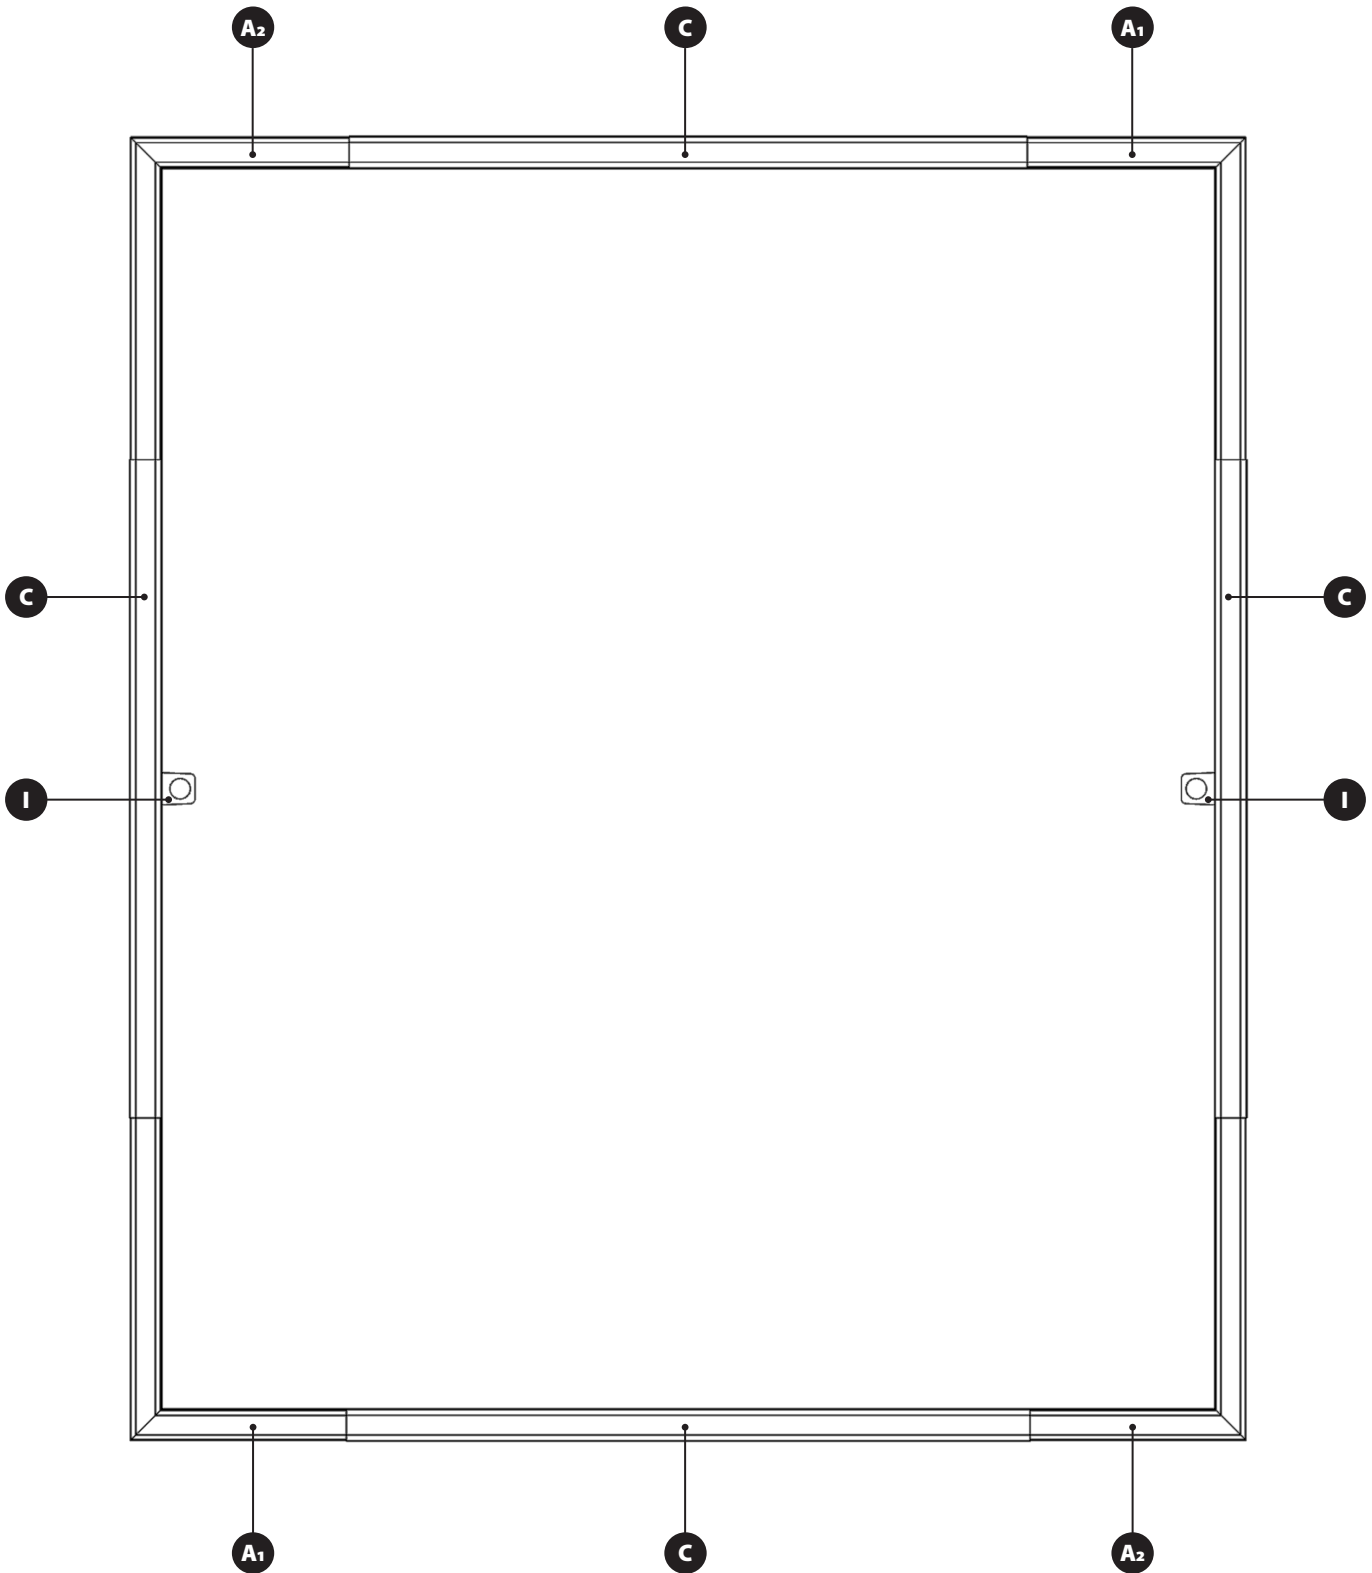

PROFLEX FENSTER

70088, 70089, 3.000.000, 3.000.001

120 x 140 cm

Installation guide header featuring a YouTube icon, a person with a question mark, a laptop and monitor icon, and a QR code with the text "SCAN MICH". Below the QR code is the text "INSTALLATION VIDEO" and the URL "www.youtube.com/asmedien".

1

 **T** = _____ cm

2

$$T + 0,6 \text{ cm} = \text{_____ cm}$$

3

5

ⓘ 0,5 cm

4x

F₂ + D

F₂ + D

F₁ + D

F₁ + D

6

 **B** = _____ cm **H** = _____ cm

7

$L_1 = (H - 76,5 \text{ cm}) : 2 = \text{_____ cm}$

8

9

 $L_2 = (B - 77,2\text{cm}) : 2 = \text{_____ cm}$

10

12

13

CHECK

W