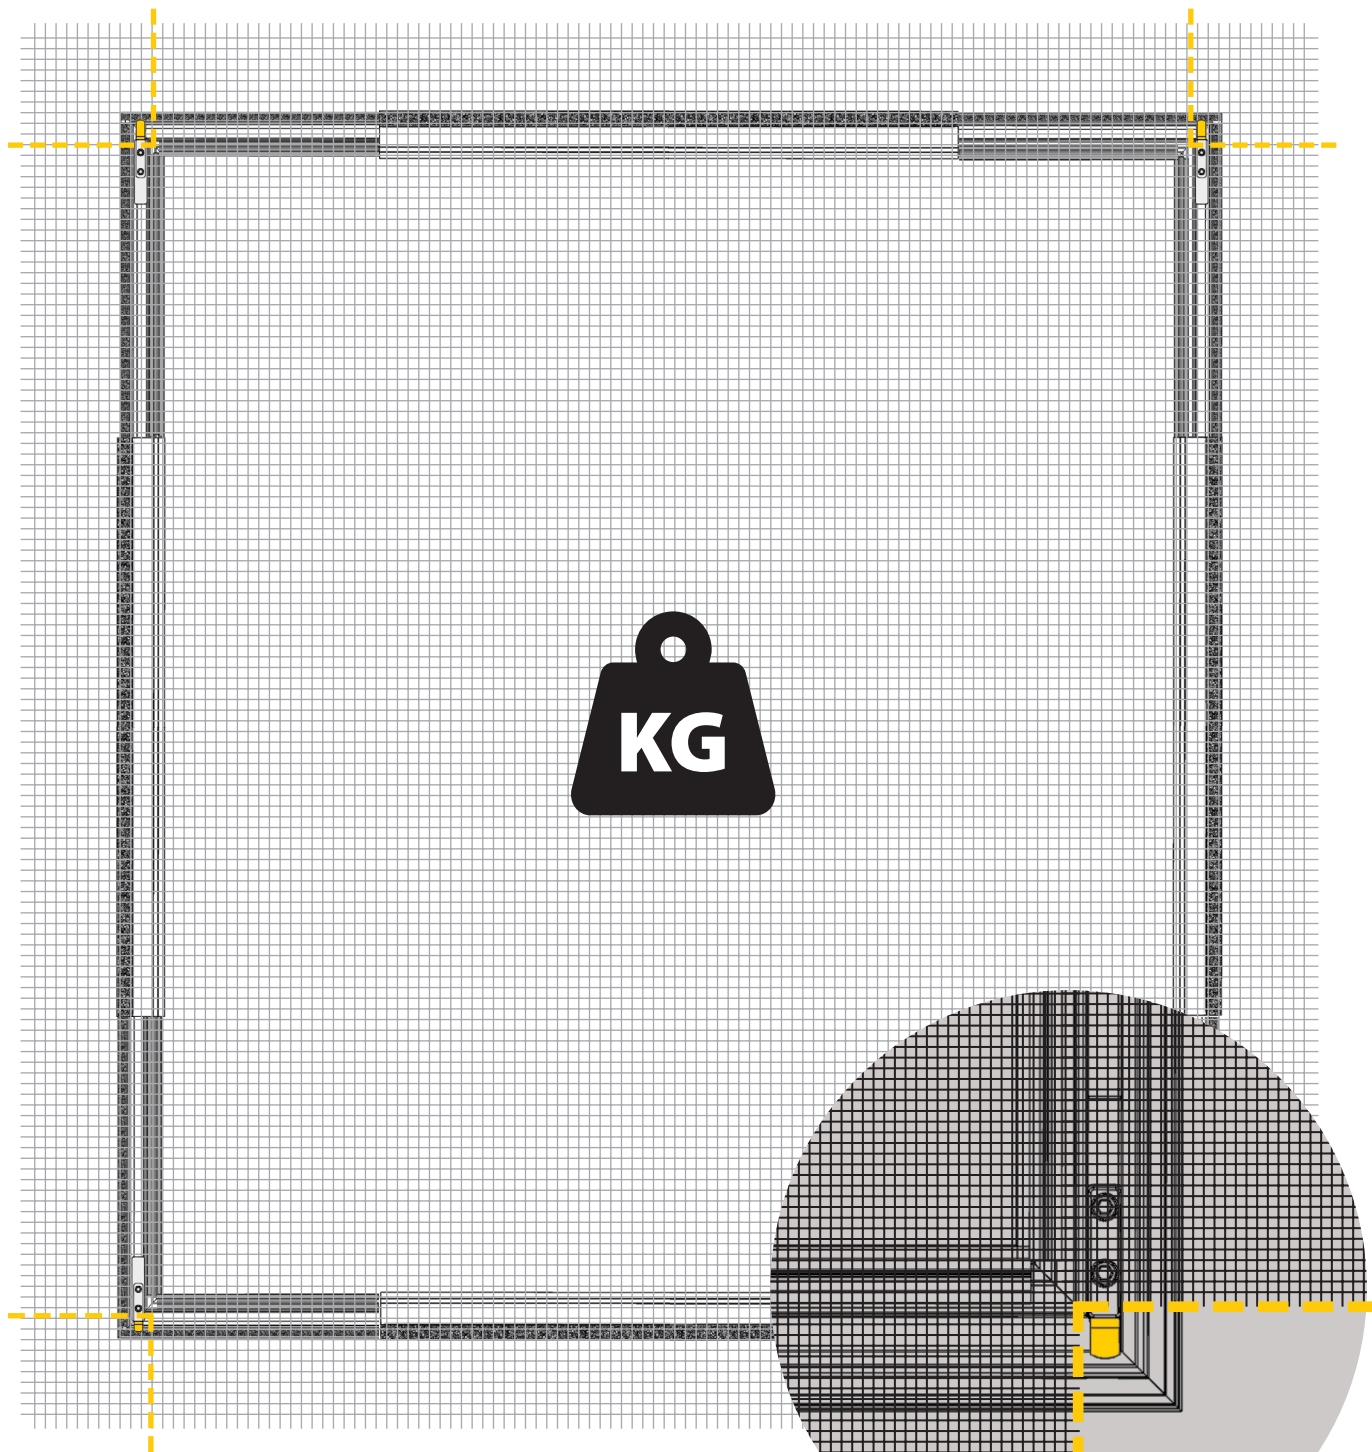

PROFLEX FENSTER

70088, 70089, 3.000.000, 3.000.001

120 x 140 cm

Installation guide header featuring a YouTube icon, a person with a question mark, a laptop and monitor icon, and a QR code with the text "SCAN MICH". Below the QR code is the text "INSTALLATION VIDEO" and the URL "www.youtube.com/asmedien".

F₂ + D

F₂ + D

F₁ + D

F₁ + D

6

 **B** = _____ cm **H** = _____ cm

7

$L_1 = (H - 76,5 \text{ cm}) : 2 = \text{_____ cm}$

8

9

 $L_2 = (B - 77,2\text{cm}) : 2 = \text{_____ cm}$

10

12

13

CHECK

W

4x

R = _____ cm

S = _____ cm

25

T 16 ←

26

SERVICE

Mo-Fr 7.30 Uhr - 21.00 Uhr
Sa 8.00 Uhr - 14.00 Uhr
Tel +49 (0) 271 89 0 56 - 444
Fax +49 (0) 271 89 0 56 - 398