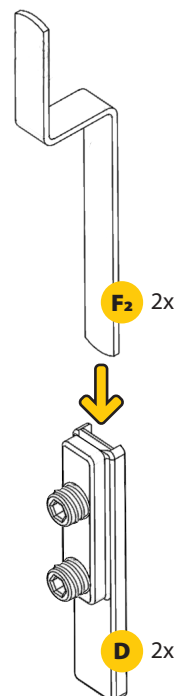

PROFLEX FENSTER

70088, 70089, 3.000.000, 3.000.001

120 x 140 cm

Installation guide header featuring a YouTube icon, a person with a question mark, a laptop and monitor icon, and a QR code with the text "SCAN MICH". Below the QR code is the text "INSTALLATION VIDEO" and the URL "www.youtube.com/asmedien".

1

 **T** = _____ cm

2

$$T + 0,6 \text{ cm} = \text{_____ cm}$$

3

5

ⓘ 0,5 cm

4x

F₂ + D

F₂ + D

F₁ + D

F₁ + D

6

 **B** = _____ cm **H** = _____ cm

7

$L_1 = (H - 76,5 \text{ cm}) : 2 = \text{_____ cm}$

8

9

 $L_2 = (B - 77,2\text{cm}) : 2 = \text{_____ cm}$

10

12

13

CHECK

W