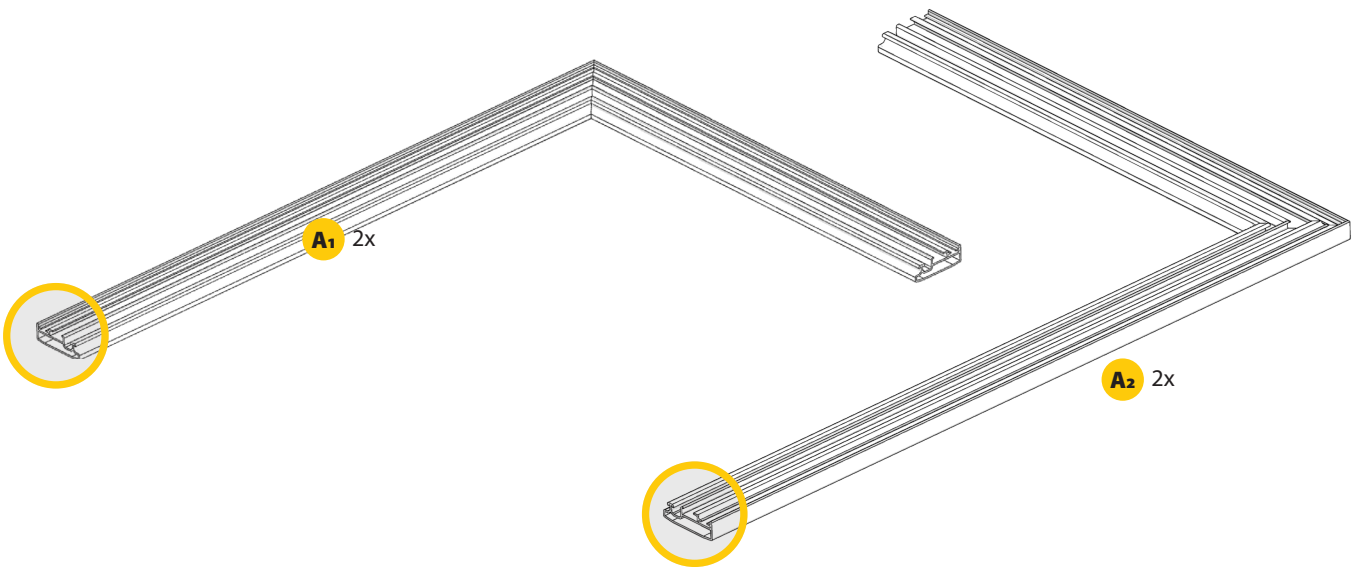

PROFLEX FENSTER

70088, 70089, 3.000.000, 3.000.001

120 x 140 cm

Installation guide header featuring a YouTube icon, a person with a question mark, a laptop and monitor icon, and a QR code with the text "SCAN MICH". Below the QR code is the text "INSTALLATION VIDEO" and the URL "www.youtube.com/asmedien".

1

 **T** = _____ cm

2

$$T + 0,6 \text{ cm} = \text{_____ cm}$$

3

5

ⓘ 0,5 cm

4x