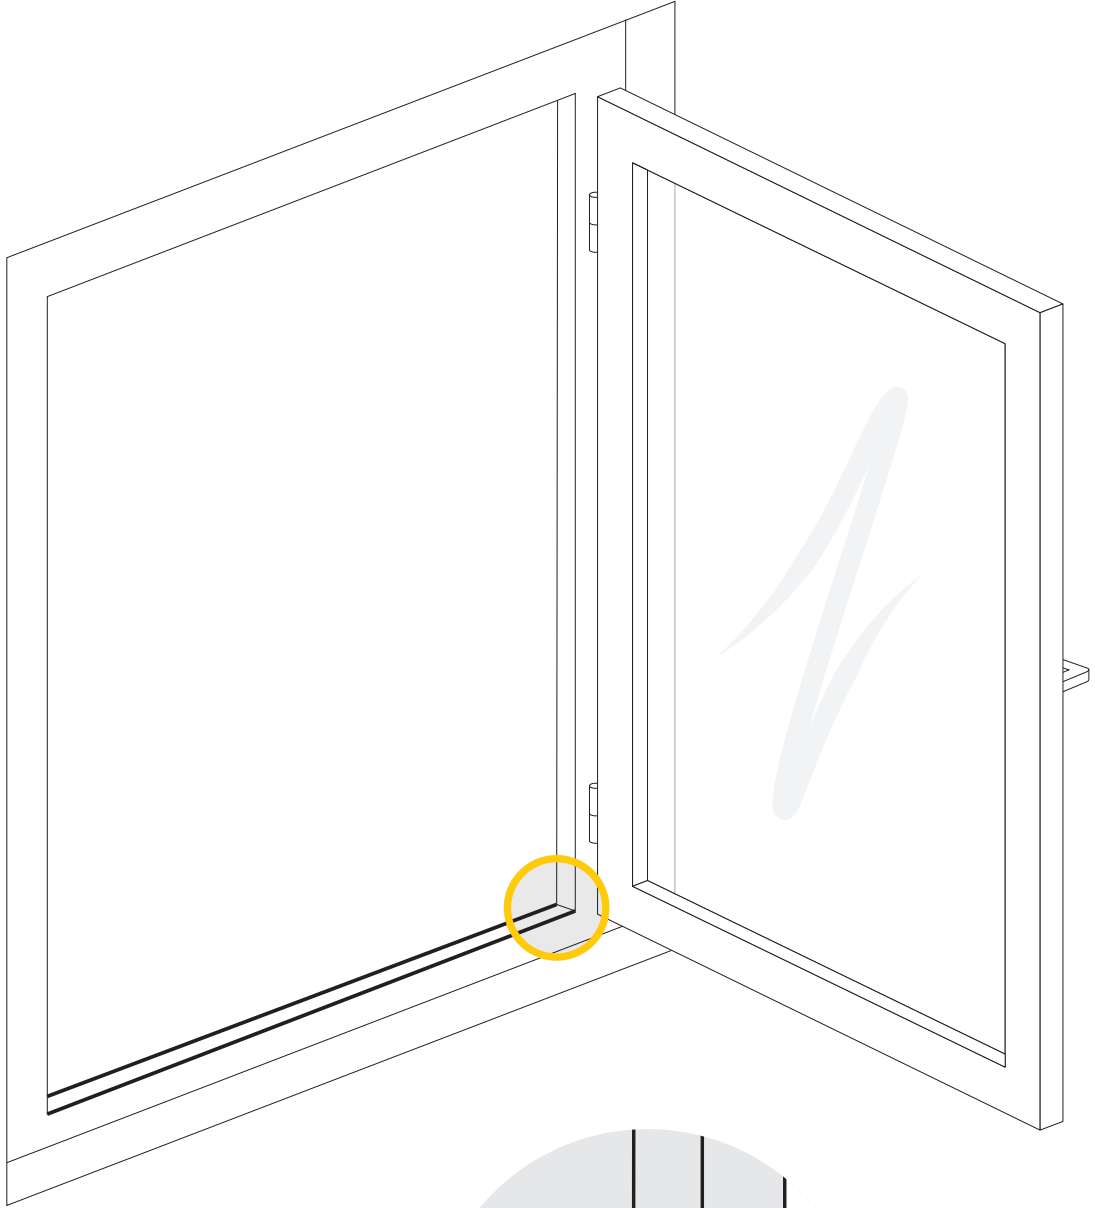

1

T = _____ cm