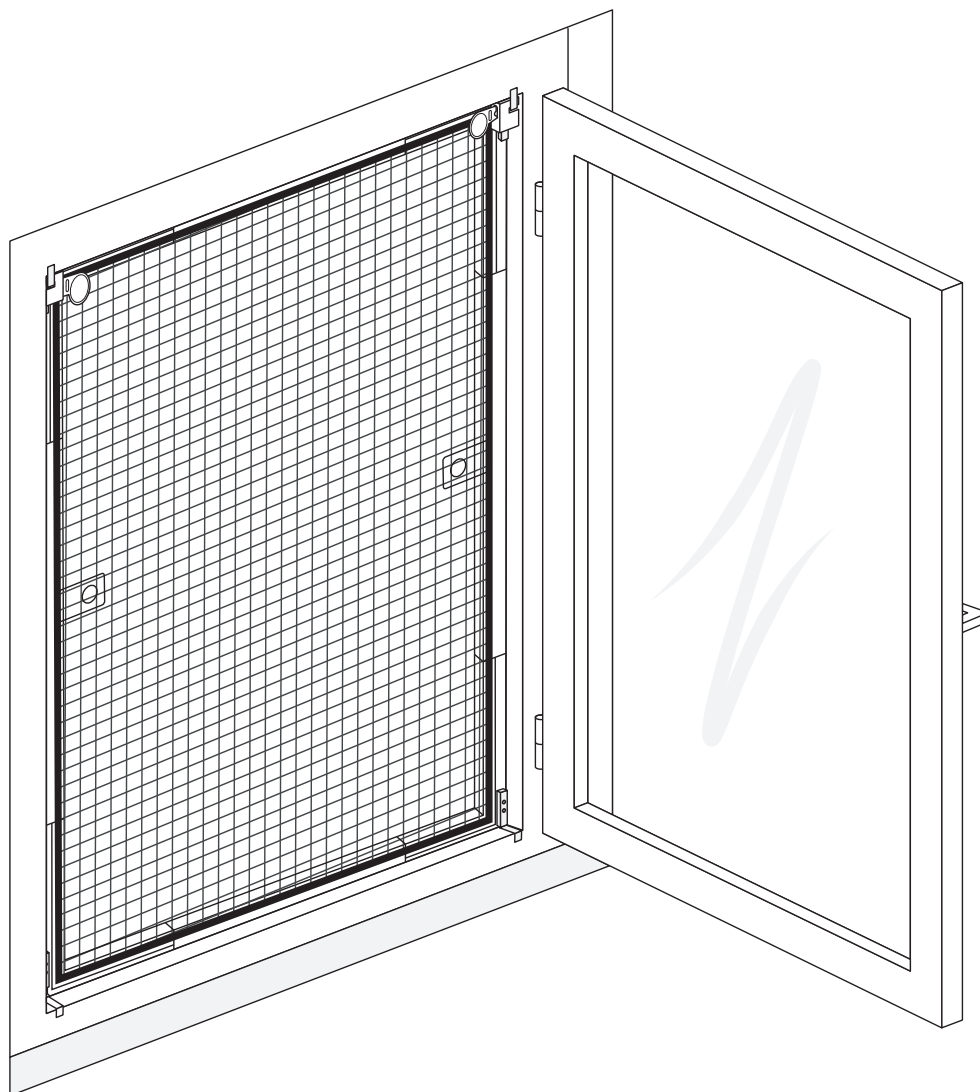

PROFLEX FENSTER

70088, 70089, 3.000.000, 3.000.001

120 x 140 cm

Installation guide header featuring a YouTube icon, a person with a question mark, a laptop and monitor icon, and a QR code with the text "SCAN MICH". Below the QR code is the text "INSTALLATION VIDEO" and the URL "www.youtube.com/asmedien".