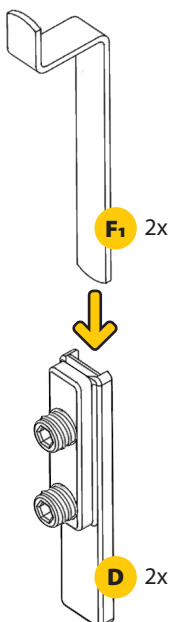

PROFLEX FENSTER

70088, 70089, 3.000.000, 3.000.001

120 x 140 cm

Installation guide header featuring a YouTube icon, a person with a question mark, a laptop and monitor icon, and a QR code with the text "SCAN MICH". Below the QR code is the text "INSTALLATION VIDEO" and the URL "www.youtube.com/asmedien".

1

 **T** = _____ cm

2

$$T + 0,6 \text{ cm} = \text{_____ cm}$$

3

5

ⓘ 0,5 cm

4x

F₂ + D

F₂ + D

F₁ + D

F₁ + D

6

 **B** = _____ cm **H** = _____ cm

7

$L_1 = (H - 76,5 \text{ cm}) : 2 = \text{_____ cm}$

8

9

 $L_2 = (B - 77,2\text{cm}) : 2 = \text{_____ cm}$

10

12

13

CHECK

W