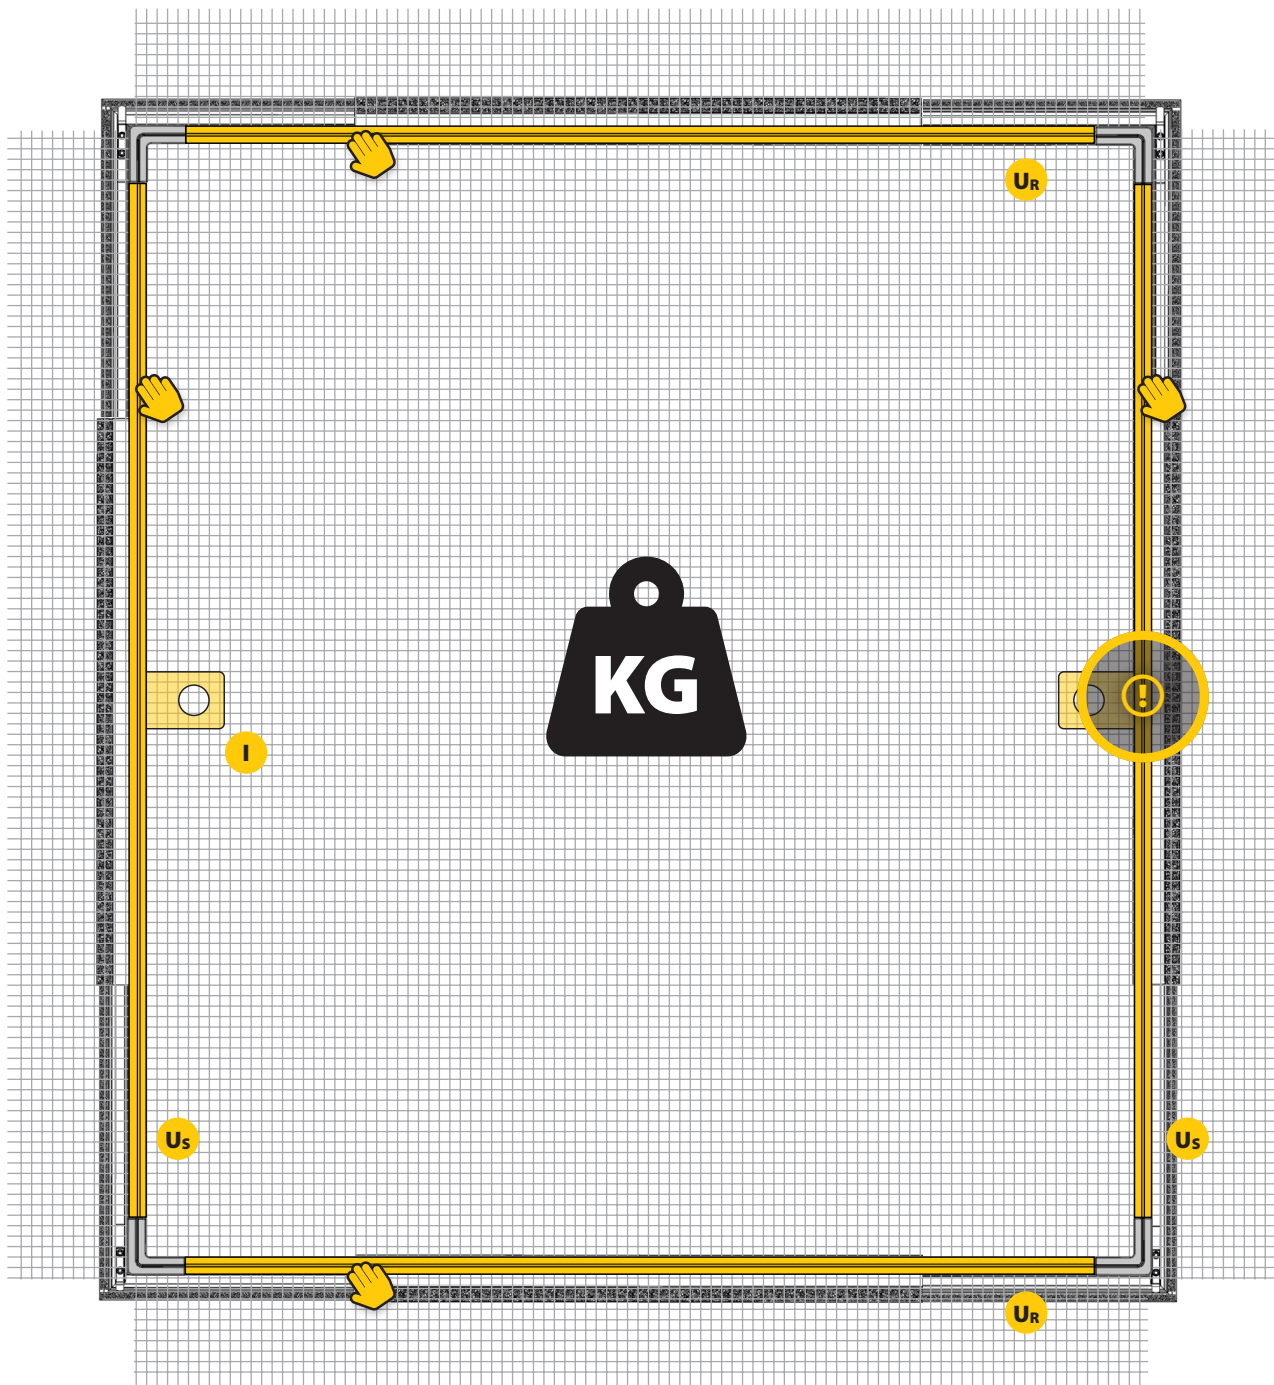

PROFLEX FENSTER

70088, 70089, 3.000.000, 3.000.001

120 x 140 cm

Installation guide header featuring a YouTube icon, a person with a question mark, a laptop and monitor icon, and a QR code with the text "SCAN MICH". Below the QR code is the text "INSTALLATION VIDEO" and the URL "www.youtube.com/asmedien".

4x

R = _____ cm

S = _____ cm

25

T 16 ←

26

SERVICE

Mo-Fr 7.30 Uhr - 21.00 Uhr
Sa 8.00 Uhr - 14.00 Uhr
Tel +49 (0) 271 89 0 56 - 444
Fax +49 (0) 271 89 0 56 - 398