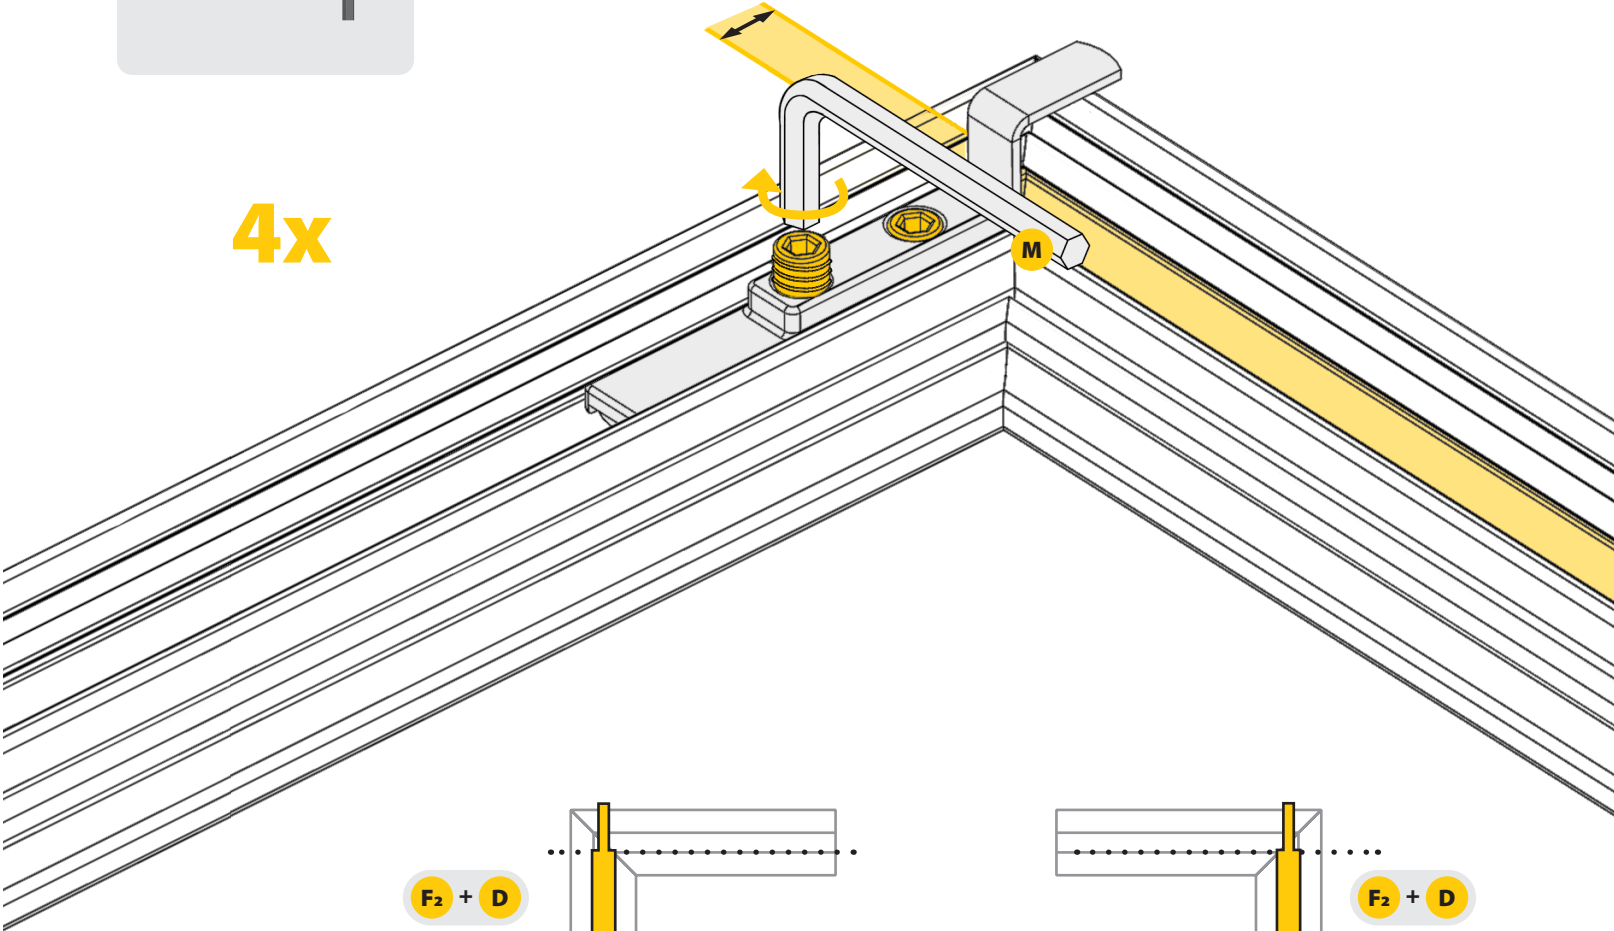

PROFLEX FENSTER

70088, 70089, 3.000.000, 3.000.001

120 x 140 cm

Installation guide header featuring a YouTube icon, a person with a question mark, a laptop and monitor icon, and a QR code with the text "SCAN MICH". Below the QR code is the text "INSTALLATION VIDEO" and the URL "www.youtube.com/asmedien".

1

 **T** = _____ cm

2

$$T + 0,6 \text{ cm} = \text{_____ cm}$$

3

5

ⓘ 0,5 cm

4x

F₂ + D

F₂ + D

F₁ + D

F₁ + D

6

 **B** = _____ cm **H** = _____ cm

7

$L_1 = (H - 76,5 \text{ cm}) : 2 = \text{_____ cm}$

8

9

 $L_2 = (B - 77,2\text{cm}) : 2 = \text{_____ cm}$

10

12

13

CHECK

W