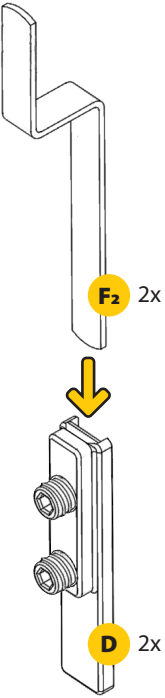

PROFLEX FENSTER

70090, 70091, 3.000.002, 3.000.003

150 x 180 cm

Installation guide header featuring a YouTube icon, a person with a question mark, a laptop and monitor icon, and a QR code with the text "SCAN MICH". Below the QR code is the text "INSTALLATION VIDEO" and the URL "www.youtube.com/asmedien".

1

T = _____ cm

2

 **T** + 0,6 cm = _____ cm

3

5

ⓘ 0,5 cm

4x

F₂ + D

F₂ + D

F₁ + D

F₁ + D

6

 **B** = _____ cm **H** = _____ cm

7

$L_1 = (H - 116,5 \text{ cm}) : 2 = \text{_____ cm}$

8

9

$L_2 = (B - 107,2 \text{ cm}) : 2 = \text{_____ cm}$

10

12

13

CHECK

W