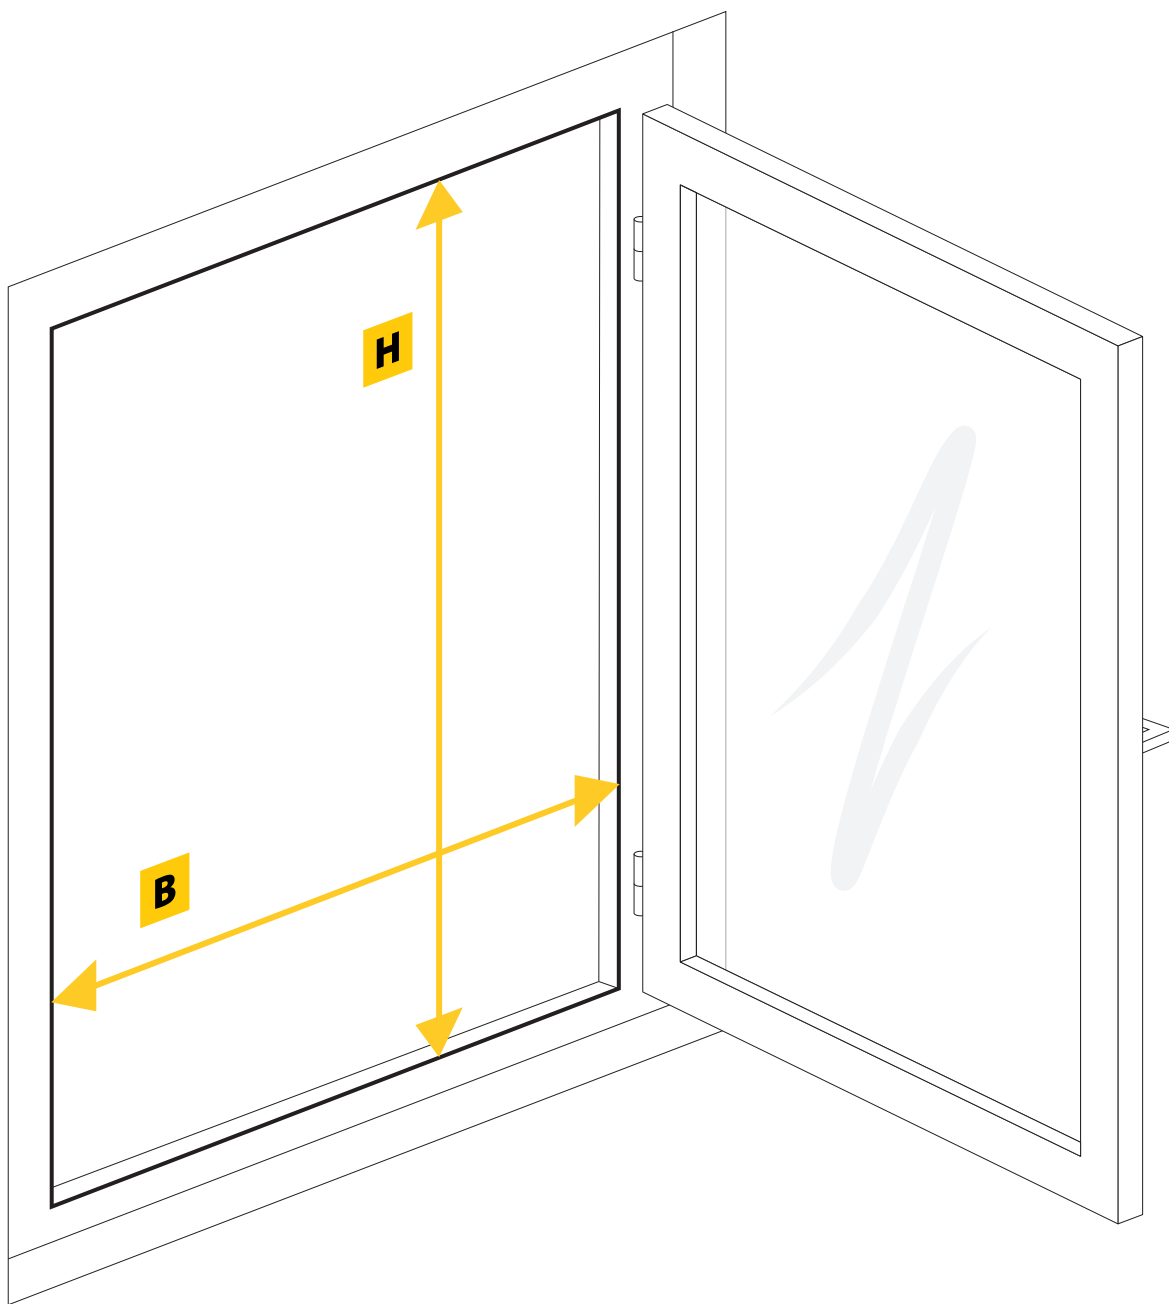

PROFLEX FENSTER

70090, 70091, 3.000.002, 3.000.003

150 x 180 cm

Installation guide header featuring a YouTube icon, a person with a question mark, a laptop and monitor icon, and a QR code with the text "SCAN MICH". Below the QR code is the text "INSTALLATION VIDEO" and the URL "www.youtube.com/asmedien".

F₂ + D

F₂ + D

F₁ + D

F₁ + D

6

 **B** = _____ cm **H** = _____ cm

7

$L_1 = (H - 116,5 \text{ cm}) : 2 = \text{_____ cm}$

8

9

$L_2 = (B - 107,2 \text{ cm}) : 2 = \text{_____ cm}$

10

12

13

CHECK

W