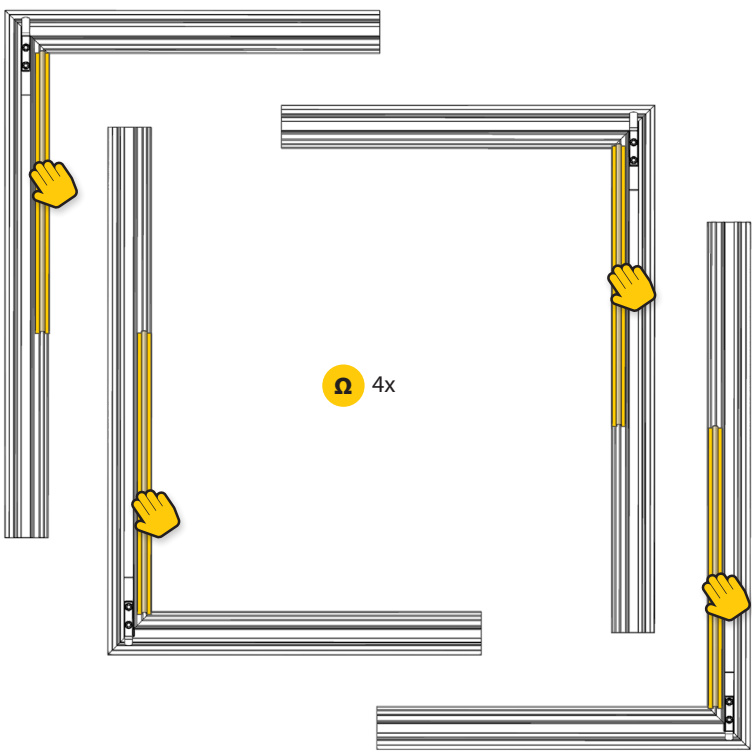

PROFLEX FENSTER

70090, 70091, 3.000.002, 3.000.003

150 x 180 cm

Installation guide header featuring a YouTube icon, a person with a question mark, a laptop and monitor icon, and a QR code with the text "SCAN MICH". Below the QR code is the text "INSTALLATION VIDEO" and the URL "www.youtube.com/asmedien".

F₂ + D

F₂ + D

F₁ + D

F₁ + D

6

 **B** = _____ cm **H** = _____ cm

7

$L_1 = (H - 116,5 \text{ cm}) : 2 = \text{_____ cm}$

8

9

$L_2 = (B - 107,2 \text{ cm}) : 2 = \text{_____ cm}$

10

12

13

CHECK

W