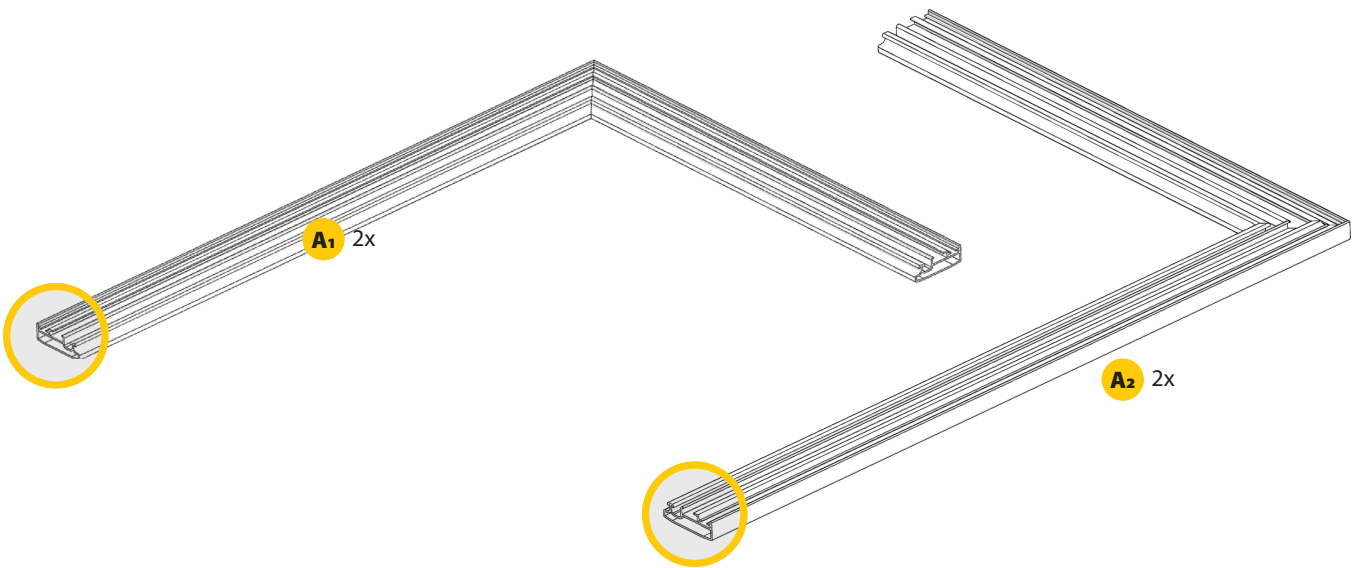

PROFLEX FENSTER

70090, 70091, 3.000.002, 3.000.003

150 x 180 cm

Installation guide header featuring a YouTube icon, a person with a question mark, a laptop and monitor icon, and a QR code with the text "SCAN MICH". Below the QR code is the text "INSTALLATION VIDEO" and the URL "www.youtube.com/asmedien".

1

T = _____ cm

2

 **T** + 0,6 cm = _____ cm

3

5

ⓘ 0,5 cm

4x