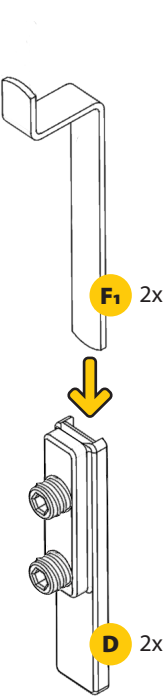

PROFLEX FENSTER

70090, 70091, 3.000.002, 3.000.003

150 x 180 cm

Installation guide header featuring a YouTube icon, a person with a question mark, a laptop and monitor icon, and a QR code with the text "SCAN MICH". Below the QR code is the text "INSTALLATION VIDEO" and the URL "www.youtube.com/asmedien".

1

T = _____ cm

2

 **T** + 0,6 cm = _____ cm

3

5

ⓘ 0,5 cm

4x

F₂ + D

F₂ + D

F₁ + D

F₁ + D

6

 **B** = _____ cm **H** = _____ cm

7

$L_1 = (H - 116,5 \text{ cm}) : 2 = \text{_____ cm}$

8

9

$L_2 = (B - 107,2 \text{ cm}) : 2 = \text{_____ cm}$

10

12

13

CHECK

W