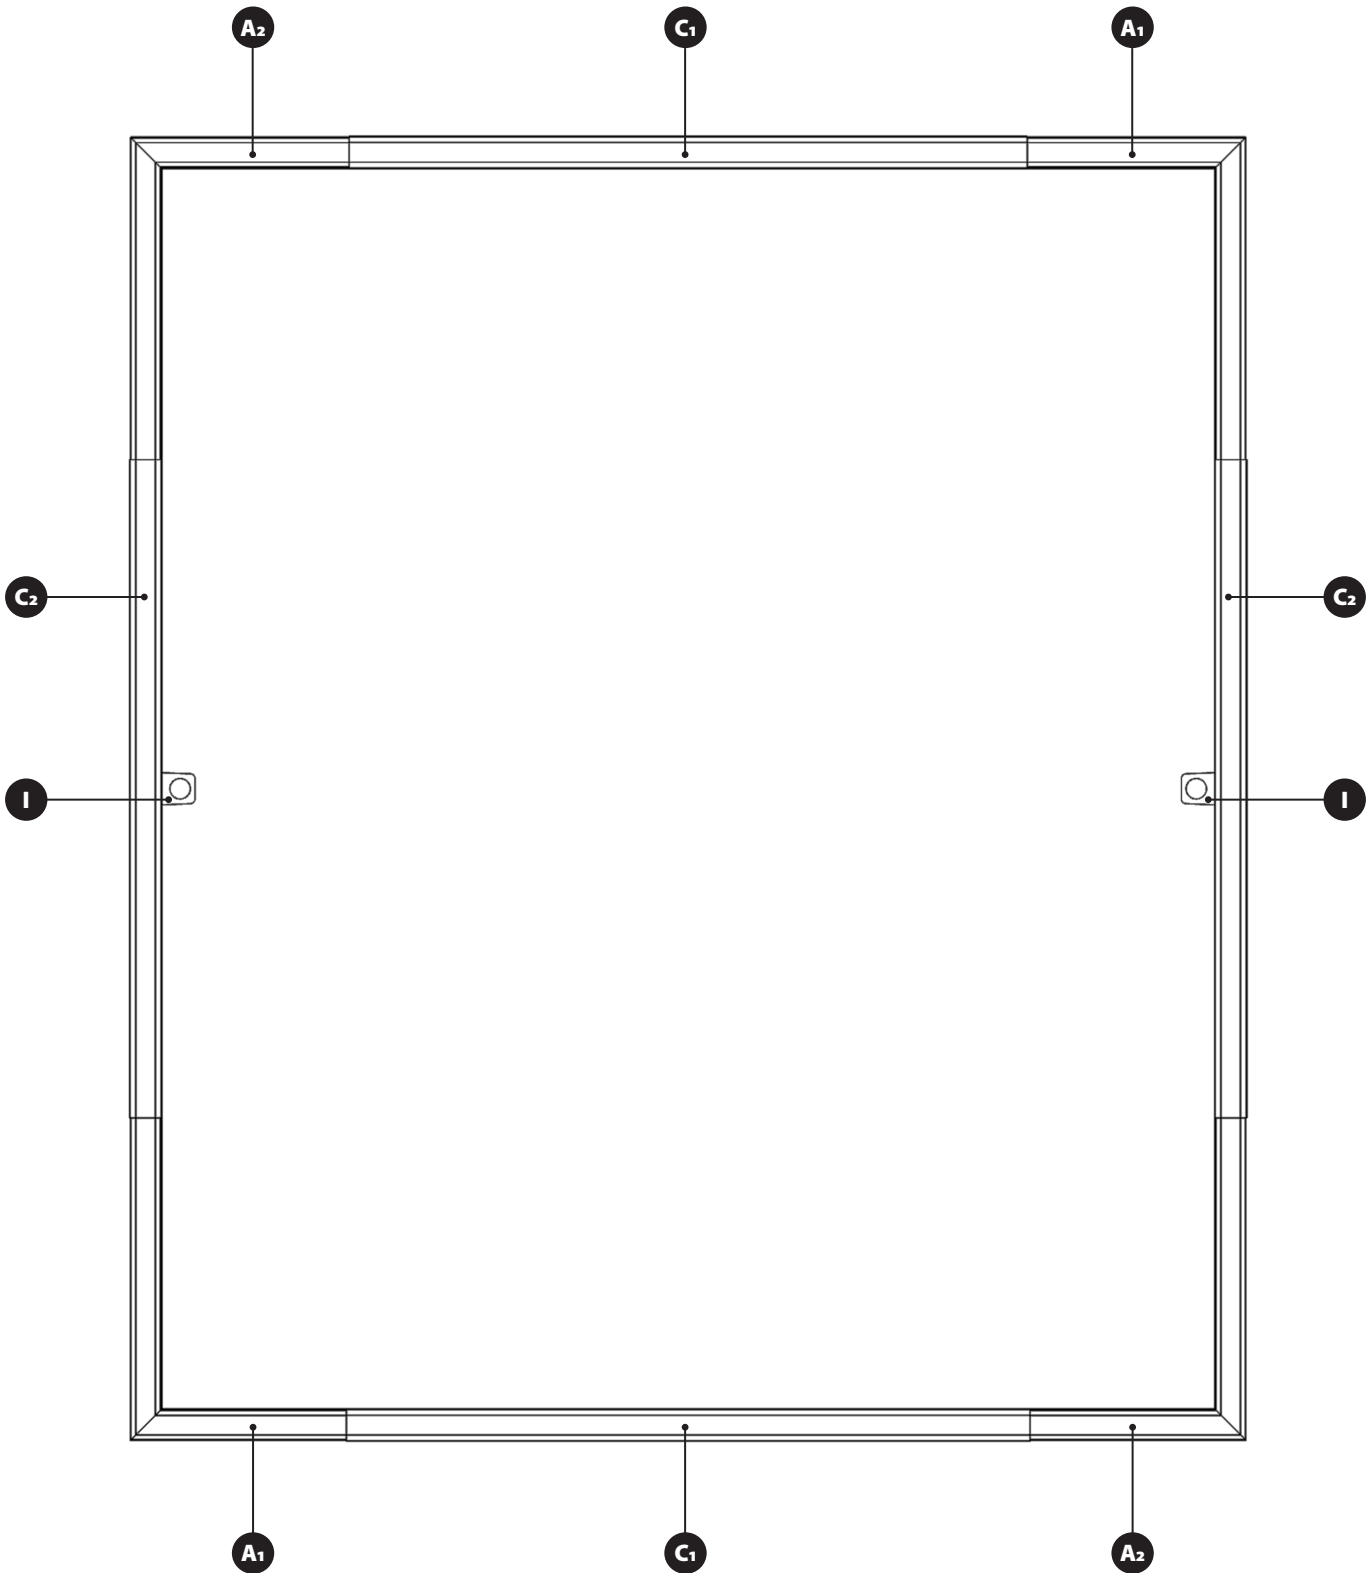

PROFLEX FENSTER

70090, 70091, 3.000.002, 3.000.003

150 x 180 cm

Installation guide header featuring a YouTube icon, a person with a question mark, a laptop and monitor icon, and a QR code with the text "SCAN MICH". Below the QR code is the text "INSTALLATION VIDEO" and the URL "www.youtube.com/asmedien".

1

T = _____ cm

2

 **T** + 0,6 cm = _____ cm

3

5

ⓘ 0,5 cm

4x

F₂ + D

F₂ + D

F₁ + D

F₁ + D

6

 **B** = _____ cm **H** = _____ cm

7

$L_1 = (H - 116,5 \text{ cm}) : 2 = \text{_____ cm}$

8

9

$L_2 = (B - 107,2 \text{ cm}) : 2 = \text{_____ cm}$

10

12

13

CHECK

W