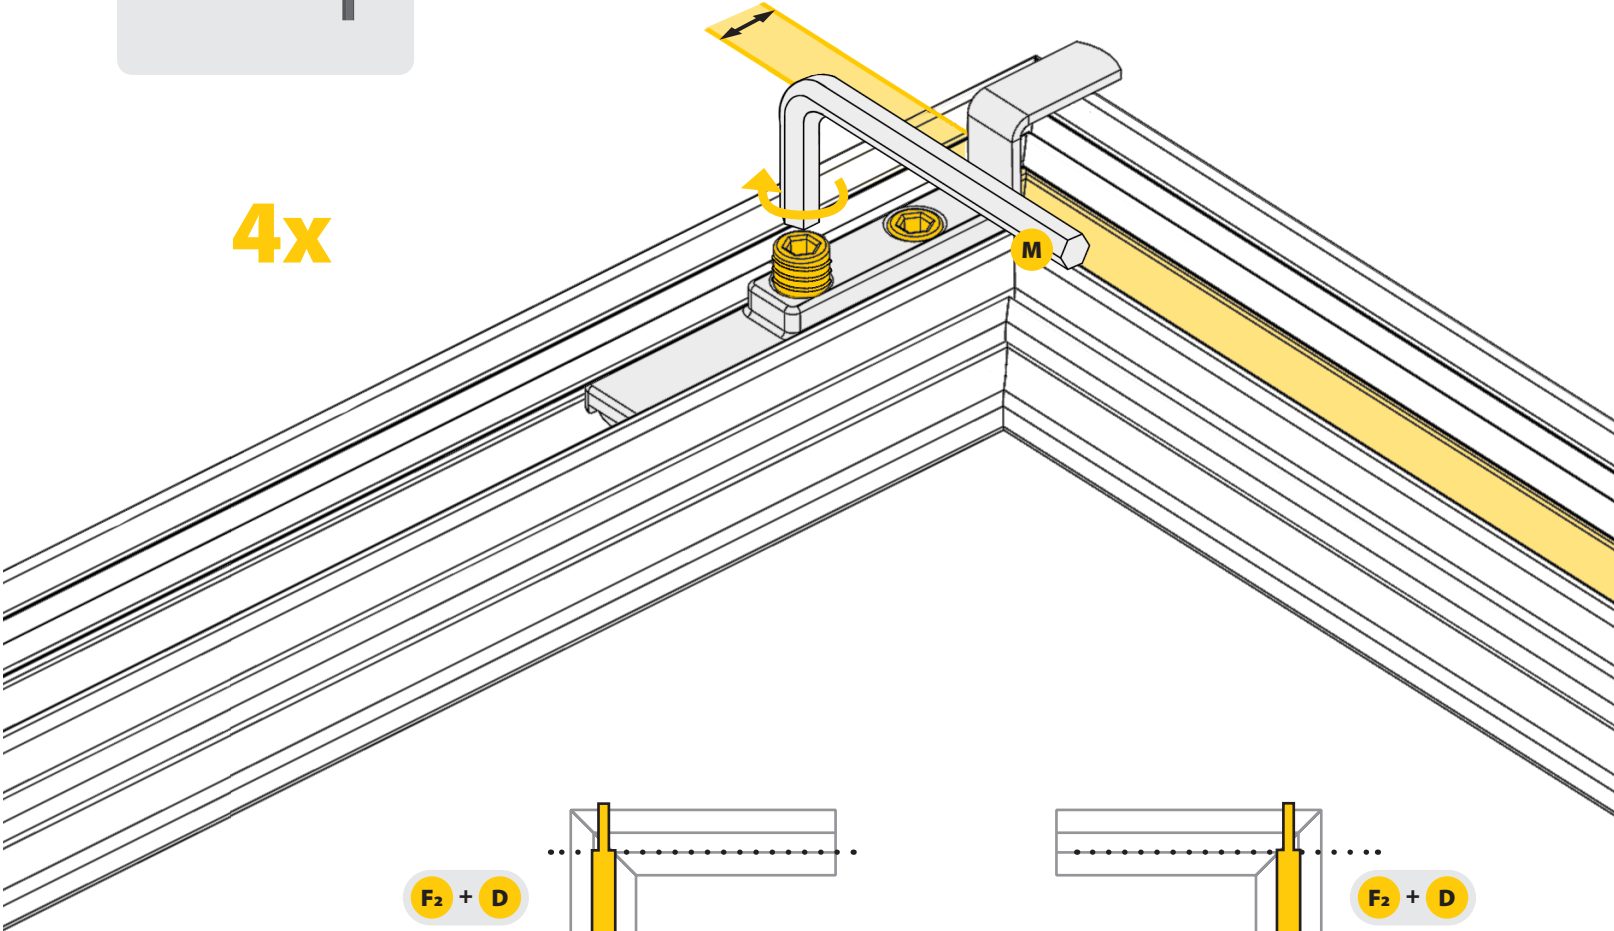

PROFLEX FENSTER

70090, 70091, 3.000.002, 3.000.003

150 x 180 cm

Installation guide header featuring a YouTube icon, a person with a question mark, a laptop and monitor icon, and a QR code with the text "SCAN MICH". Below the QR code is the text "INSTALLATION VIDEO" and the URL "www.youtube.com/asmedien".

1

T = _____ cm

2

 **T** + 0,6 cm = _____ cm

3

5

ⓘ 0,5 cm

4x

F₂ + D

F₂ + D

F₁ + D

F₁ + D

6

 **B** = _____ cm **H** = _____ cm

7

$L_1 = (H - 116,5 \text{ cm}) : 2 = \text{_____ cm}$