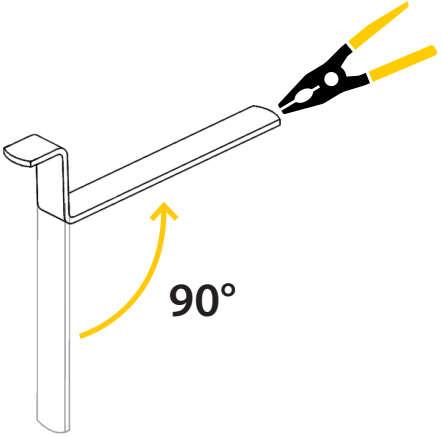

PROFLEX FENSTER

70090, 70091, 3.000.002, 3.000.003

150 x 180 cm

Installation guide header featuring a YouTube icon, a person with a question mark, a laptop and monitor icon, and a QR code with the text "SCAN MICH". Below the QR code is the text "INSTALLATION VIDEO" and the URL "www.youtube.com/asmedien".

1

T = _____ cm

2

 **T** + 0,6 cm = _____ cm

3

5

ⓘ 0,5 cm

4x