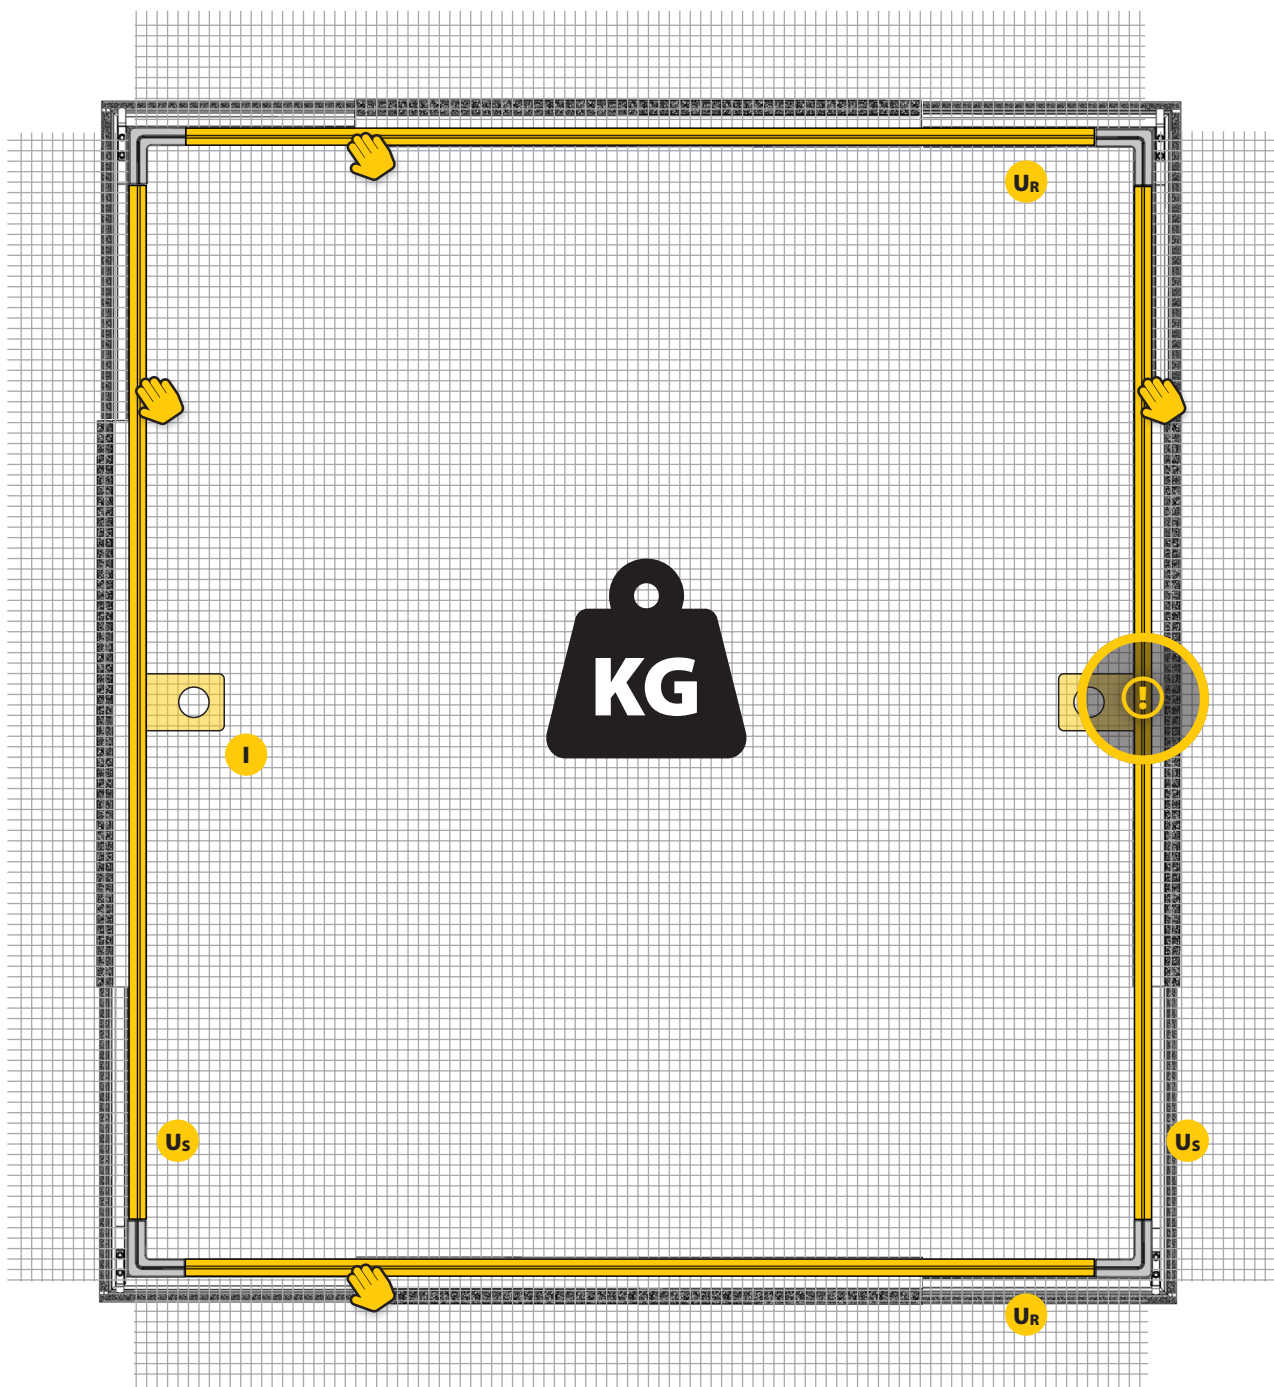

PROFLEX FENSTER

70090, 70091, 3.000.002, 3.000.003

150 x 180 cm

Installation guide header featuring a YouTube icon, a person with a question mark, a laptop and monitor icon, and a QR code with the text "SCAN MICH". Below the QR code is the text "INSTALLATION VIDEO" and the URL "www.youtube.com/asmedien".

4x

R = _____ cm

S = _____ cm

25

26

SERVICE

Mo-Fr 7.30 Uhr - 21.00 Uhr
Sa 8.00 Uhr - 14.00 Uhr
Tel +49 (0) 271 89 0 56 - 444
Fax +49 (0) 271 89 0 56 - 398

Alfred Schellenberg GmbH