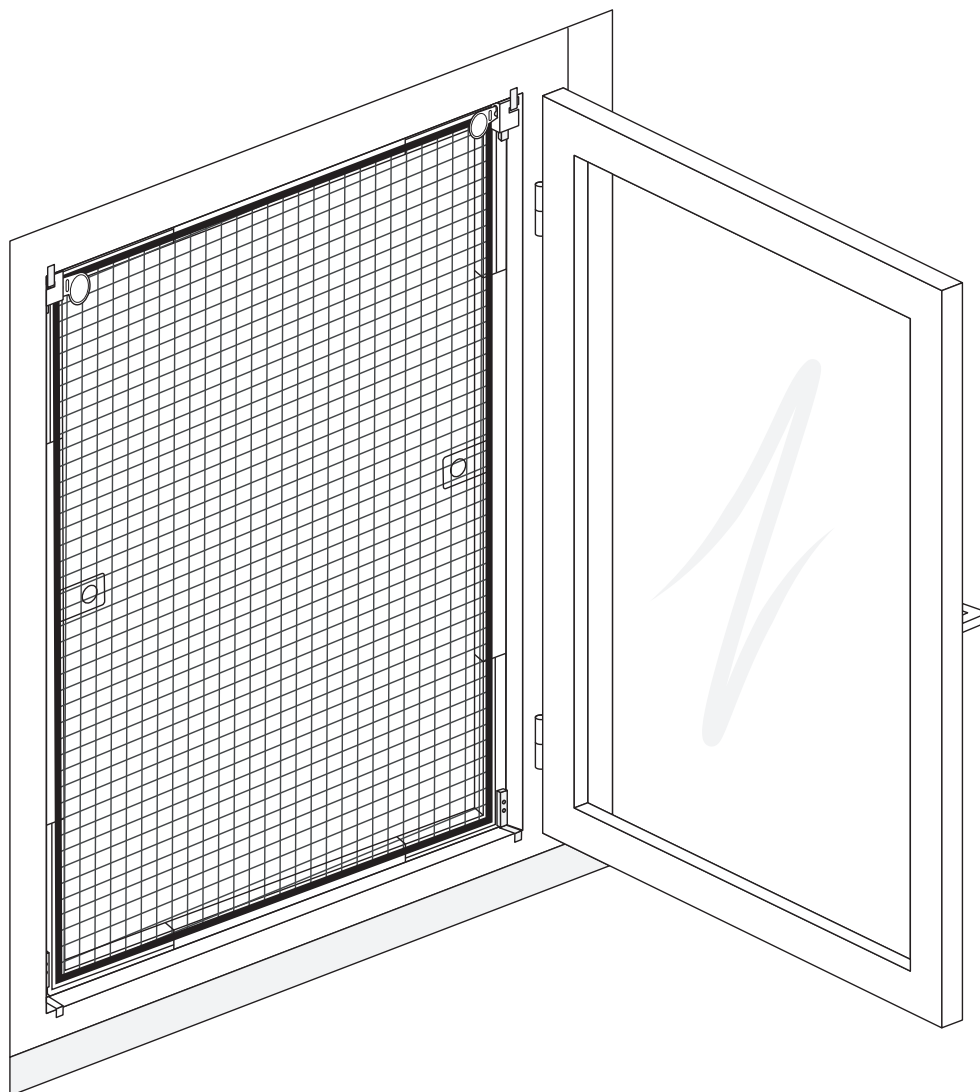

PROFLEX FENSTER

70090, 70091, 3.000.002, 3.000.003

150 x 180 cm

Installation guide header featuring a YouTube icon, a person with a question mark, a laptop and monitor icon, and a QR code with the text "SCAN MICH". Below the QR code is the text "INSTALLATION VIDEO" and the URL "www.youtube.com/asmedien".