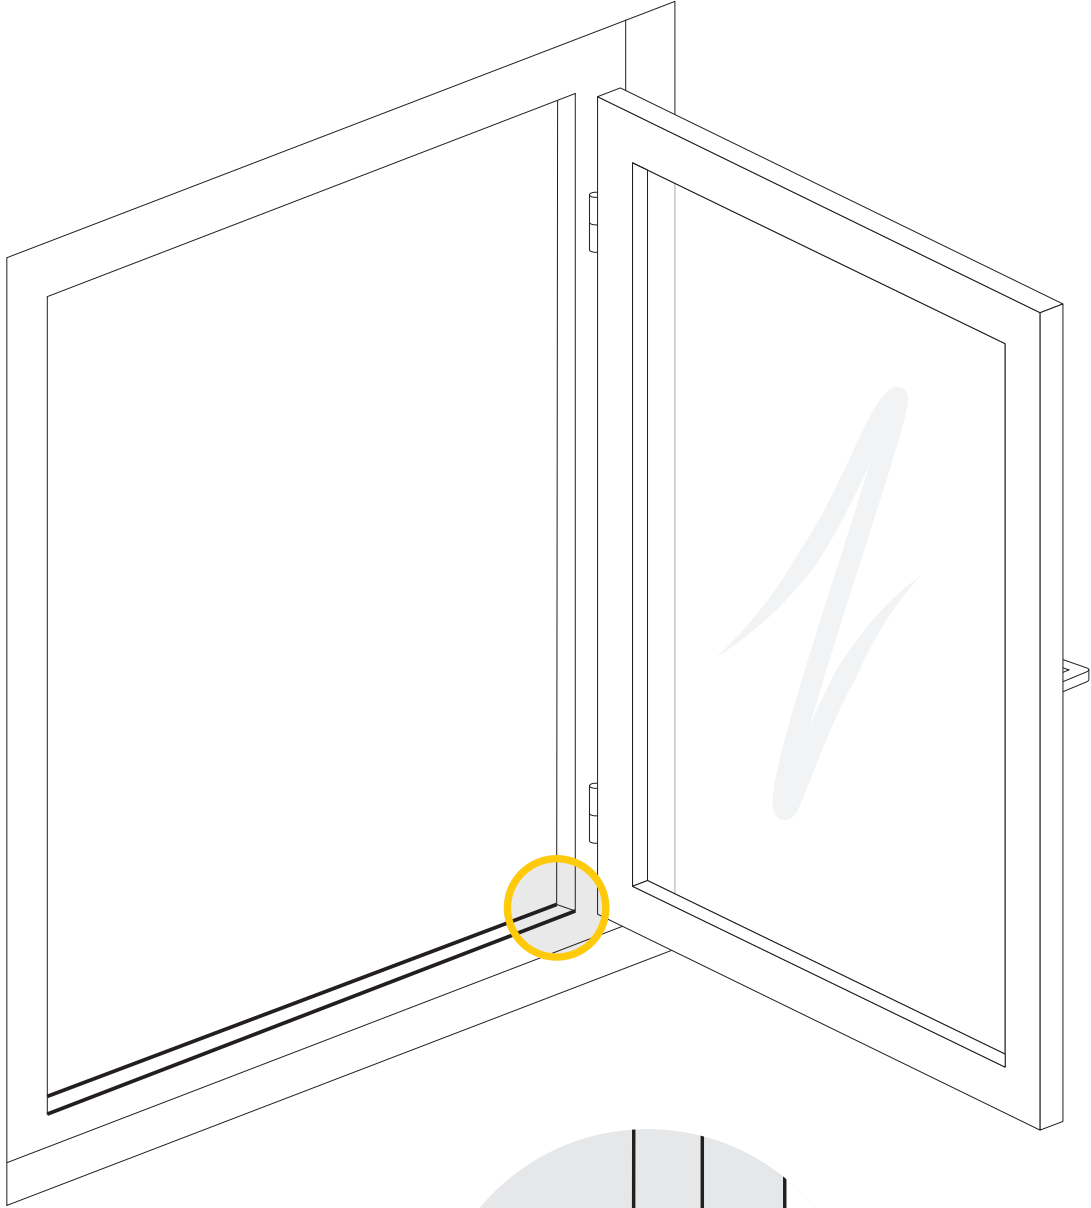

1

T = _____ cm