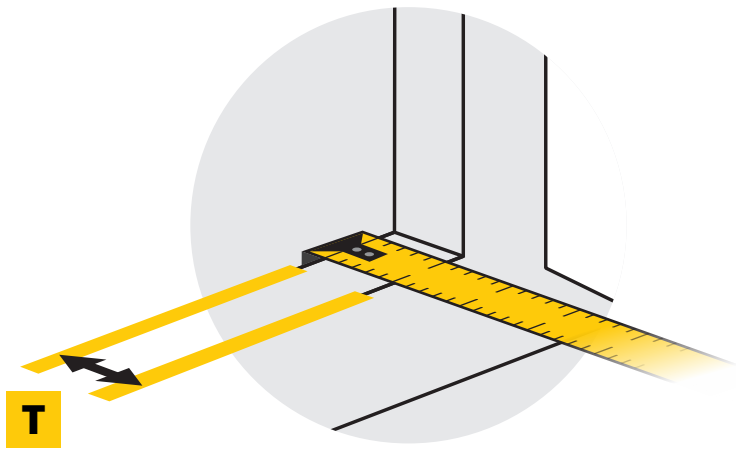

1

T = _____ cm