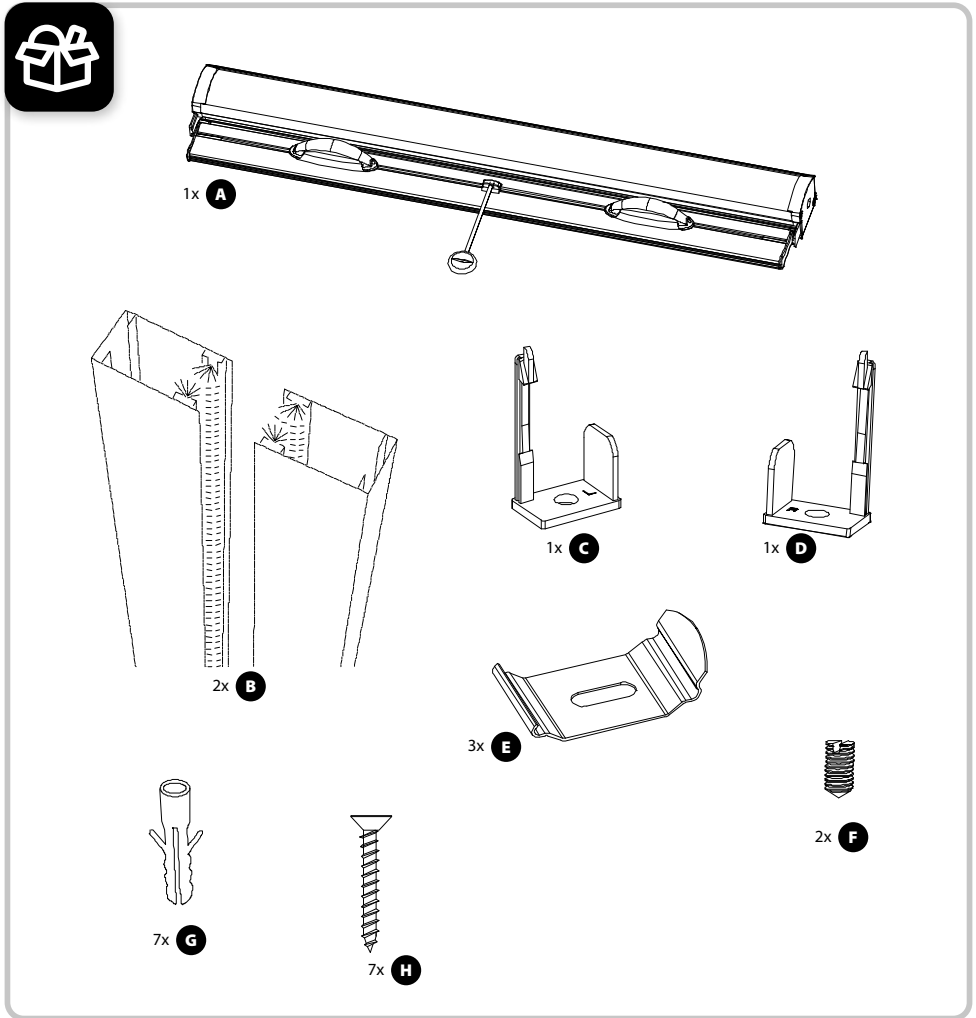

SCHELLENBERG

INSECTSYSTEM ROLLO

70890, 70891, 70892, 70893, 70894, 70895

7 $H - 48 \text{ mm} =$ 

A series of horizontal dotted lines for writing, spaced evenly down the page.

A series of horizontal dotted lines for writing, spanning the width of the page.