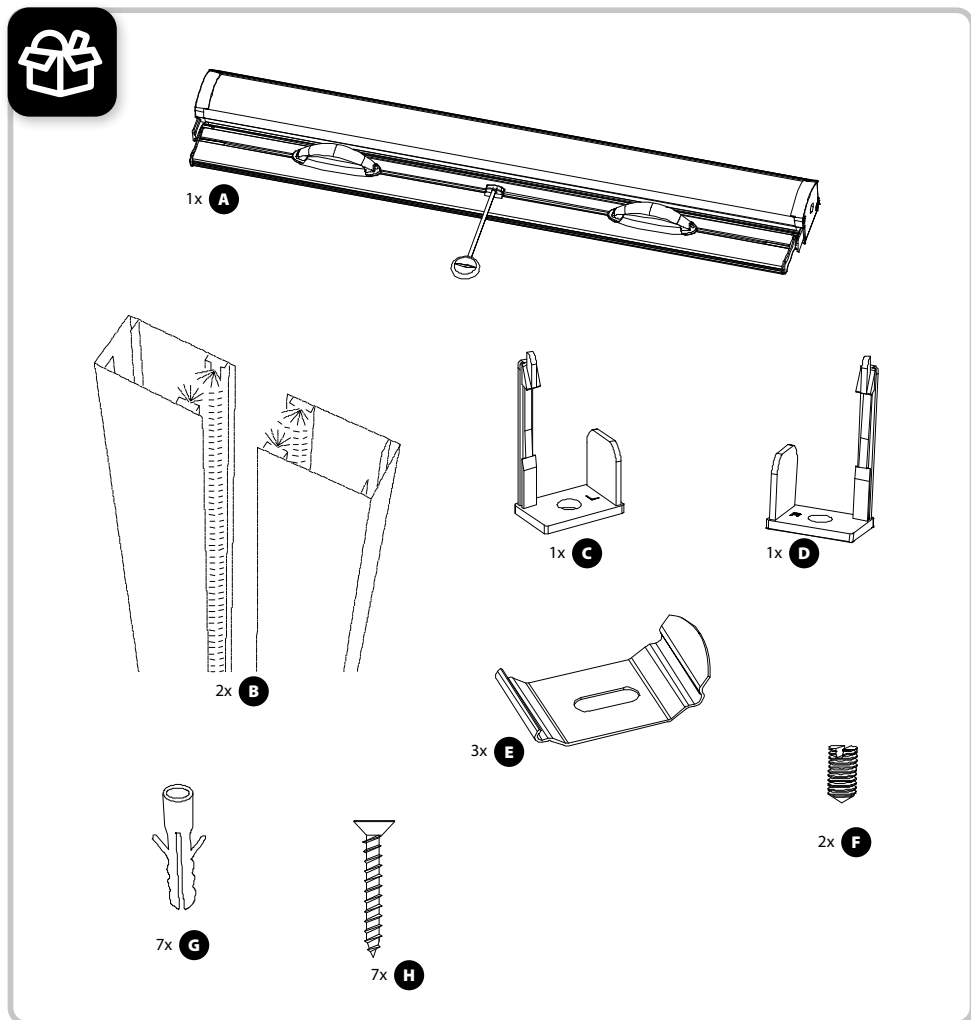

SCHELLENBERG

INSECTSYSTEM ROLLO

70890, 70891, 70892, 70893, 70894, 70895

7 $H - 48 \text{ mm} =$ 

A series of horizontal dotted lines for writing, spaced evenly down the page.

A series of horizontal dotted lines for writing, spanning the width of the page.